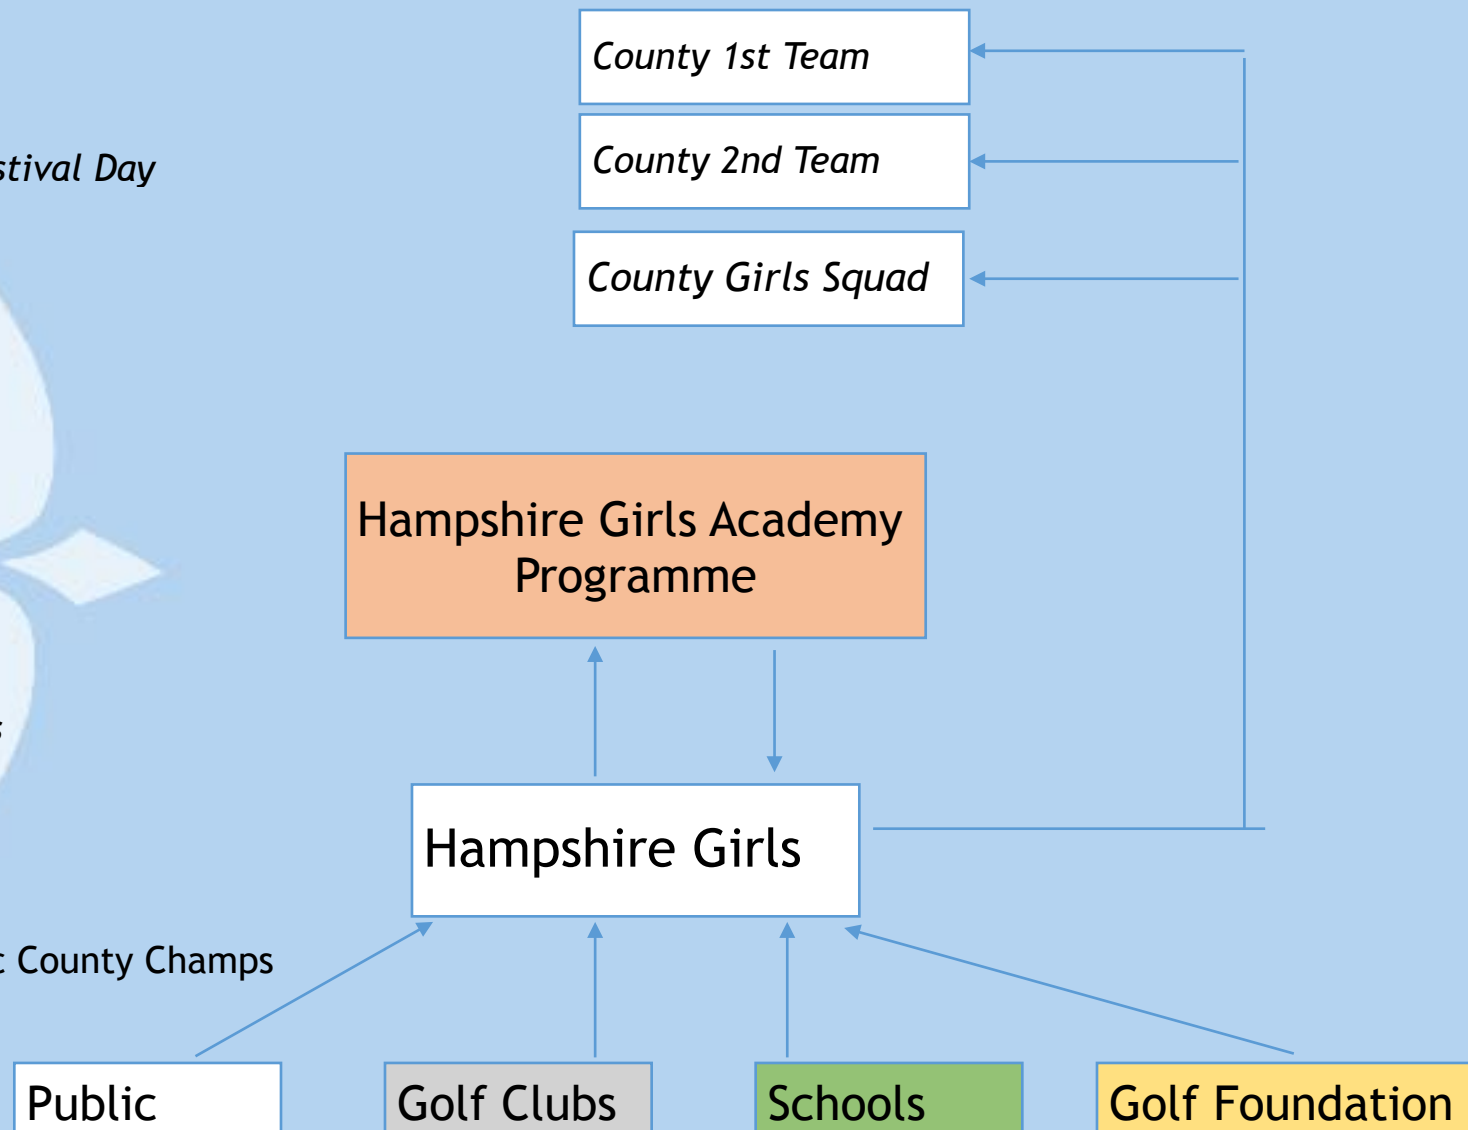

Hampshire Girls Player Pathway 2018 - inc CI & IOW

Events

- Academy End of Season Festival Day*
- County Jnr Competitions*
- County Jnr Championships*
- County Jnr matchplay*
- County Jnr Order of Merit*
- EG** *South Region Events*
- Junior County Match Week*
- England Golf competitions*
- Club Jnr Opens*
- EZGO Tour*
- Women's County events inc County Champs

Hampshire Girls Academy Talent Pathway 2018 - inc CI & IOW

Categories

Participation - beginners

Preparation - with club/CONGU handicap/abilities

Projection - invite to girls with no home coach

Performance - girls with specified handicap/abilities

- IOW - With Handicap - held in conjunction with Hampshire Golf Union
- Beginners - Have adapted programme
- Jersey - Beginners have adapted programme plus 'Race To Jersey'